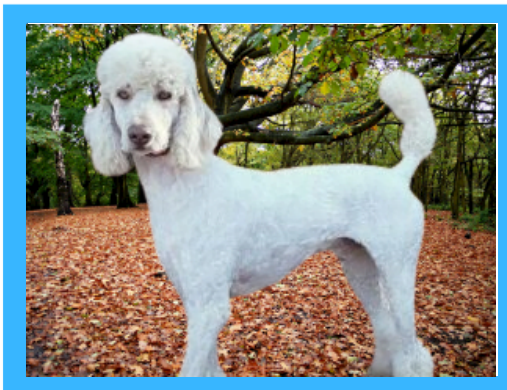

BIRTH CERTIFICATE

Name: Sydell
Date of Birth: January 22, 2024
Gender: Male
Breed: F1b-Bernedoodle
Kennels: Thomas Ridge Kennels
Location: Dunnville, KY 42528
Puppy Parent: **Shaina Whitworth**

Captain (Poodle Standard)

Parents

Summer (Bernedoodle)