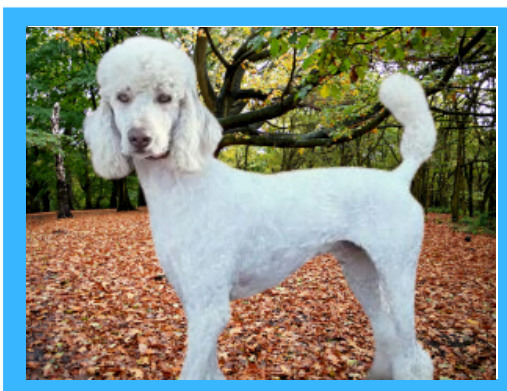

BIRTH CERTIFICATE

Name: Sydell
Date of Birth: January 22, 2024
Gender: Male
Breed: F1b-Bernedoodle
Kennels: Thomas Ridge Kennels
Location: Dunnville, KY 42528
Puppy Parent: **Shaina Whitworth**

Captain (Poodle Standard)