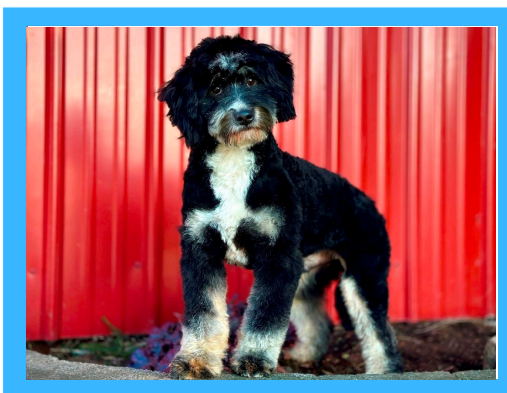

BIRTH CERTIFICATE

Name: Sunny D
Date of Birth: March 27, 2024
Gender: Male
Breed: Mini Bernedoodle
Kennels: Thomas Ridge Kennels
Location: Dunnville, KY 42528
Puppy Parent: **Tammy**

Nash (Bernedoodle Mini)

Parents

Snowy (Bernedoodle Mini)