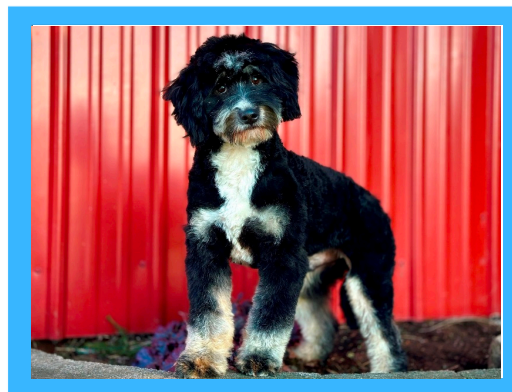

BIRTH CERTIFICATE

Name: Sunny D
Date of Birth: March 27, 2024
Gender: Male
Breed: Mini Bernedoodle
Kennels: Thomas Ridge Kennels
Location: Dunnville, KY 42528
Puppy Parent: **Tammy**

Nash (Bernedoodle Mini)

Parents

Snowy (Bernedoodle Mini)