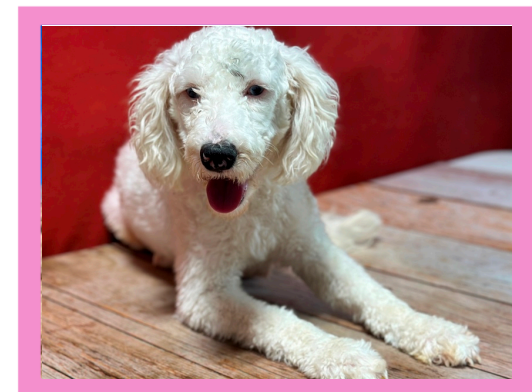

# BIRTH CERTIFICATE

Name: Sunbeam  
Date of Birth: October 8, 2024  
Gender: Female  
Breed: Mini Bernedoodle  
Kennels: Thomas Ridge Kennels  
Location: Dunnville, KY 42528

**Nash** (Bernedoodle Mini)

## Parents

**Snowy** (Bernedoodle Mini)