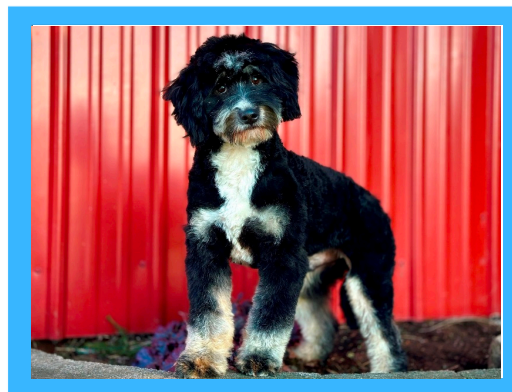

# BIRTH CERTIFICATE

Name: Sunbeam  
Date of Birth: October 8, 2024  
Gender: Female  
Breed: Mini Bernedoodle  
Kennels: Thomas Ridge Kennels  
Location: Dunnville, KY 42528

**Nash** (Bernedoodle Mini)

## Parents

**Snowy** (Bernedoodle Mini)