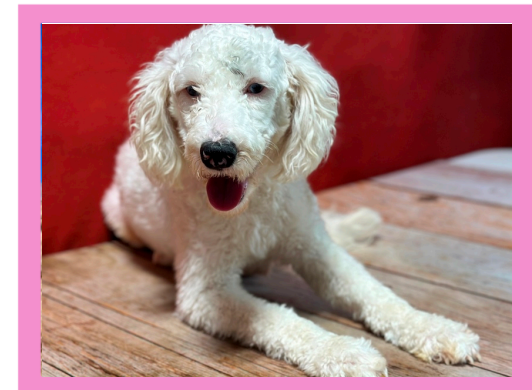

BIRTH CERTIFICATE

Name: Sunbeam
Date of Birth: October 8, 2024
Gender: Female
Breed: Mini Bernedoodle
Kennels: Thomas Ridge Kennels
Location: Dunnville, KY 42528
Puppy Parent: **Mark Sine**

Nash (Bernedoodle Mini)

Parents

Snowy (Bernedoodle Mini)