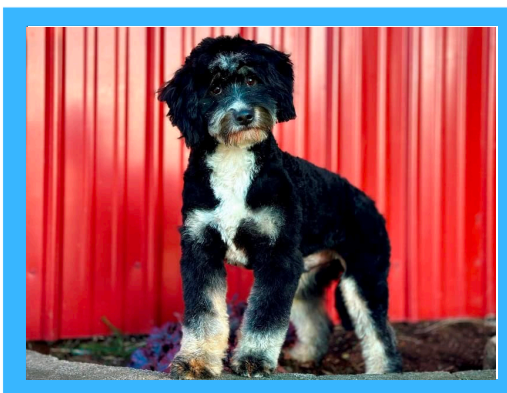

BIRTH CERTIFICATE

Name: Sunbeam
Date of Birth: October 8, 2024
Gender: Female
Breed: Mini Bernedoodle
Kennels: Thomas Ridge Kennels
Location: Dunnville, KY 42528
Puppy Parent: **Mark Sine**

Nash (Bernedoodle Mini)

Parents

Snowy (Bernedoodle Mini)