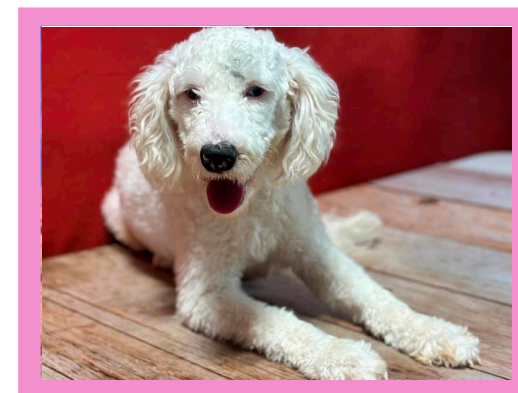

BIRTH CERTIFICATE

Name: Sunbeam
Date of Birth: October 8, 2024
Gender: Female
Breed: Mini Bernedoodle
Kennels: Thomas Ridge Kennels
Location: Dunnville, KY 42528
Puppy Parent: **Mark Sine**

Nash (Bernedoodle Mini)

Parents

Snowy (Bernedoodle Mini)