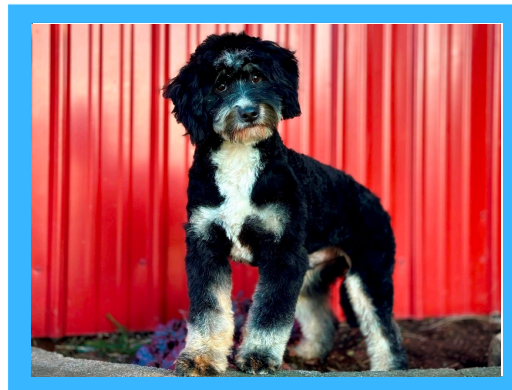

BIRTH CERTIFICATE

Name: Sunbeam
Date of Birth: October 8, 2024
Gender: Female
Breed: Mini Bernedoodle
Kennels: Thomas Ridge Kennels
Location: Dunnville, KY 42528
Puppy Parent: **Mark Sine**

Nash (Bernedoodle Mini)

Parents

Snowy (Bernedoodle Mini)