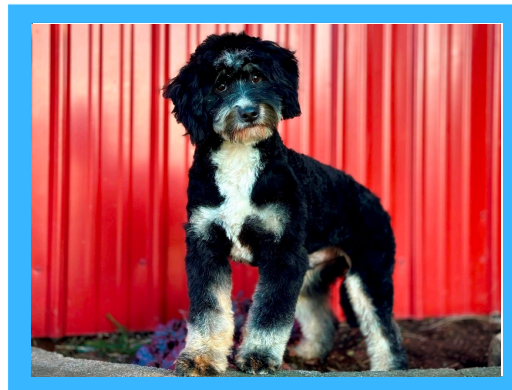

BIRTH CERTIFICATE

Name: Starbucks
Date of Birth: March 27, 2024
Gender: Male
Breed: Mini Bernedoodle
Kennels: Thomas Ridge Kennels
Location: Dunnville, KY 42528
Puppy Parent: **Suzy Heindl**

Nash (Bernedoodle Mini)

Parents

Snowy (Bernedoodle Mini)