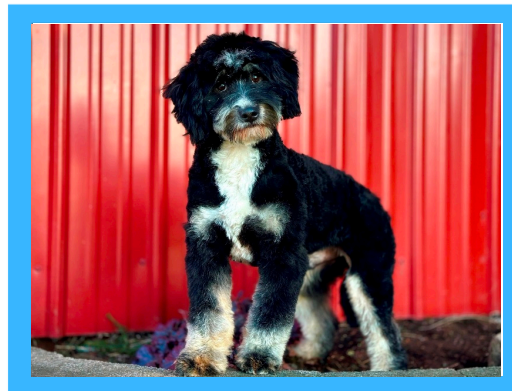

BIRTH CERTIFICATE

Name: Sprite
Date of Birth: March 27, 2024
Gender: Male
Breed: Mini Bernedoodle
Kennels: Thomas Ridge Kennels
Location: Dunnville, KY 42528
Puppy Parent: **Shannon Lafleur**

Nash (Bernedoodle Mini)

Parents

Snowy (Bernedoodle Mini)