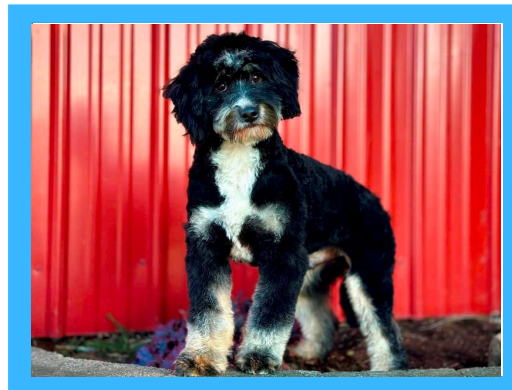

BIRTH CERTIFICATE

Name: Sprite
Date of Birth: March 27, 2024
Gender: Male
Breed: Mini Bernedoodle
Kennels: Thomas Ridge Kennels
Location: Dunnville, KY 42528
Puppy Parent: **Shannon Lafleur**

Nash (Bernedoodle Mini)

Parents

Snowy (Bernedoodle Mini)