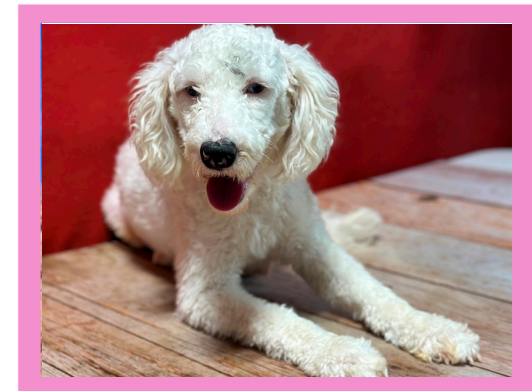

BIRTH CERTIFICATE

Name: Sprite
Date of Birth: March 27, 2024
Gender: Male
Breed: Mini Bernedoodle
Kennels: Thomas Ridge Kennels
Location: Dunnville, KY 42528
Puppy Parent: **Shannon Lafleur**

Nash (Bernedoodle Mini)

Parents

Snowy (Bernedoodle Mini)