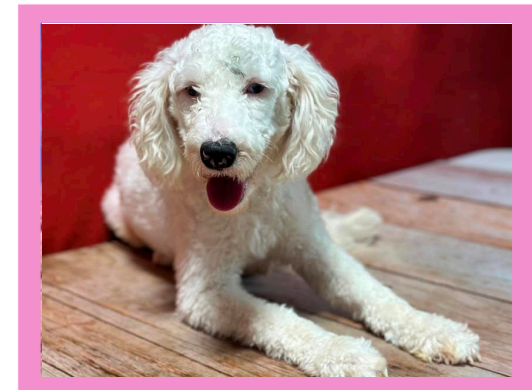

BIRTH CERTIFICATE

Name: Sprite
Date of Birth: March 27, 2024
Gender: Male
Breed: Mini Bernedoodle
Kennels: Thomas Ridge Kennels
Location: Dunnville, KY 42528
Puppy Parent: **Shannon Lafleur**

Nash (Bernedoodle Mini)

Parents

Snowy (Bernedoodle Mini)