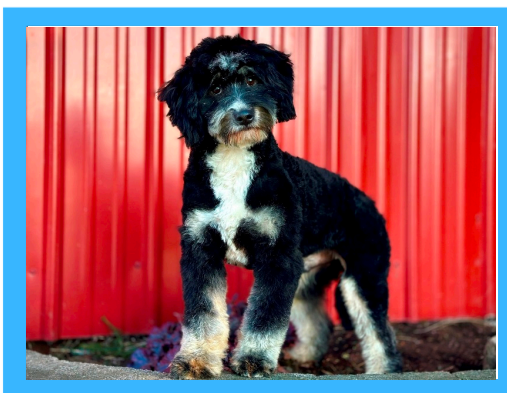

BIRTH CERTIFICATE

Name: Snow Ash
Date of Birth: October 8, 2024
Gender: Male
Breed: Mini Bernedoodle
Kennels: Thomas Ridge Kennels
Location: Dunnville, KY 42528

Nash (Bernedoodle Mini)

Parents

Snowy (Bernedoodle Mini)