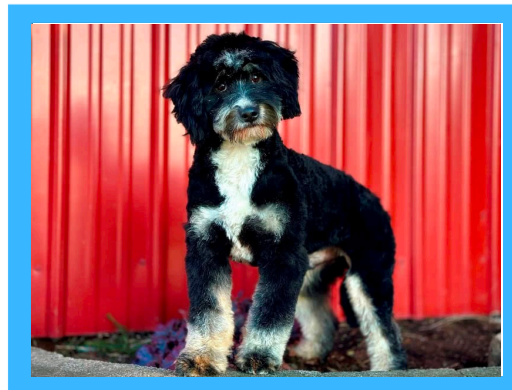

BIRTH CERTIFICATE

Name: Snow Ash
Date of Birth: October 8, 2024
Gender: Male
Breed: Mini Bernedoodle
Kennels: Thomas Ridge Kennels
Location: Dunnville, KY 42528
Puppy Parent: **Elly Maleski**

Nash (Bernedoodle Mini)

Parents

Snowy (Bernedoodle Mini)