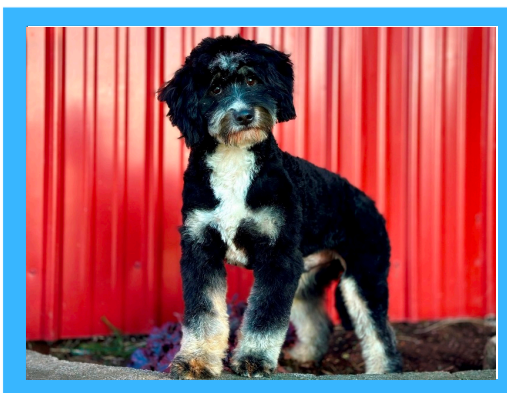

BIRTH CERTIFICATE

Name: Snow Ash
Date of Birth: October 8, 2024
Gender: Male
Breed: Mini Bernedoodle
Kennels: Thomas Ridge Kennels
Location: Dunnville, KY 42528
Puppy Parent: **Elly Maleski**

Nash (Bernedoodle Mini)

Parents

Snowy (Bernedoodle Mini)