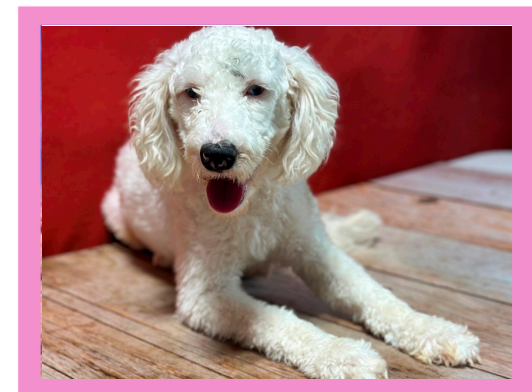

BIRTH CERTIFICATE

Name: Sierra Mist
Date of Birth: March 27, 2024
Gender: Female
Breed: Mini Bernedoodle
Kennels: Thomas Ridge Kennels
Location: Dunnville, KY 42528
Puppy Parent: **Donna Stephenson**

Nash (Bernedoodle Mini)

Parents

Snowy (Bernedoodle Mini)