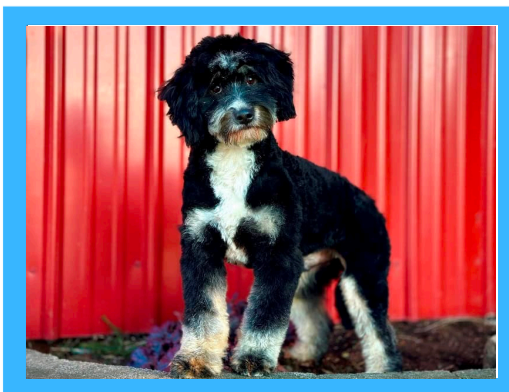

BIRTH CERTIFICATE

Name: Sierra Mist
Date of Birth: March 27, 2024
Gender: Female
Breed: Mini Bernedoodle
Kennels: Thomas Ridge Kennels
Location: Dunnville, KY 42528
Puppy Parent: **Donna Stephenson**

Nash (Bernedoodle Mini)

Parents

Snowy (Bernedoodle Mini)