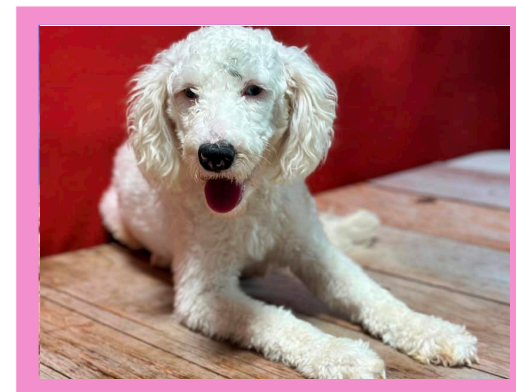

BIRTH CERTIFICATE

Name: Sierra Mist
Date of Birth: March 27, 2024
Gender: Female
Breed: Mini Bernedoodle
Kennels: Thomas Ridge Kennels
Location: Dunnville, KY 42528
Puppy Parent: **Donna Stephenson**

Nash (Bernedoodle Mini)

Parents

Snowy (Bernedoodle Mini)