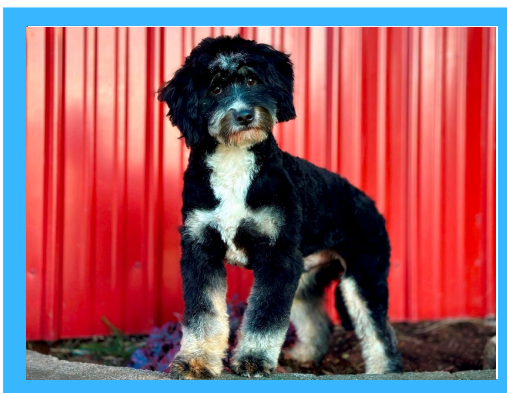

BIRTH CERTIFICATE

Name: Sierra Mist
Date of Birth: March 27, 2024
Gender: Female
Breed: Mini Bernedoodle
Kennels: Thomas Ridge Kennels
Location: Dunnville, KY 42528
Puppy Parent: **Donna Stephenson**

Nash (Bernedoodle Mini)

Parents

Snowy (Bernedoodle Mini)