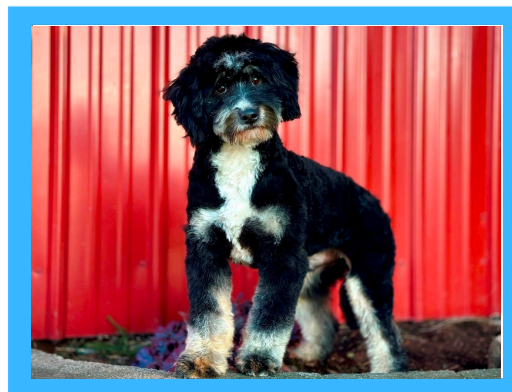

BIRTH CERTIFICATE

Name: Sierra Mist
Date of Birth: March 27, 2024
Gender: Female
Breed: Mini Bernedoodle
Kennels: Thomas Ridge Kennels
Location: Dunnville, KY 42528
Puppy Parent: **Donna Stephenson**

Nash (Bernedoodle Mini)

Parents

Snowy (Bernedoodle Mini)