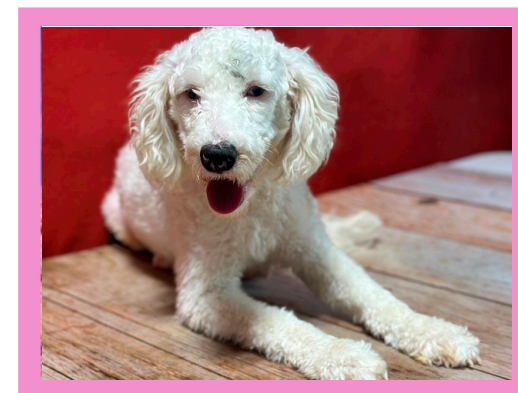

BIRTH CERTIFICATE

Name: Sierra Mist
Date of Birth: March 27, 2024
Gender: Female
Breed: Mini Bernedoodle
Kennels: Thomas Ridge Kennels
Location: Dunnville, KY 42528
Puppy Parent: **Donna Stephenson**

Nash (Bernedoodle Mini)

Parents

Snowy (Bernedoodle Mini)