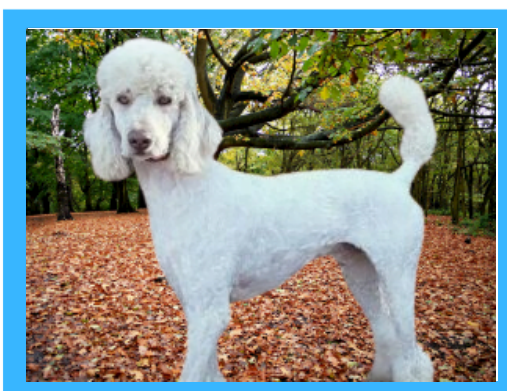

BIRTH CERTIFICATE

Name: Serena
Date of Birth: January 22, 2024
Gender: Female
Breed: F1b-Bernedoodle
Kennels: Thomas Ridge Kennels
Location: Dunnville, KY 42528
Puppy Parent: **Lindsey North**

Captain (Poodle Standard)

Parents

Summer (Bernedoodle)