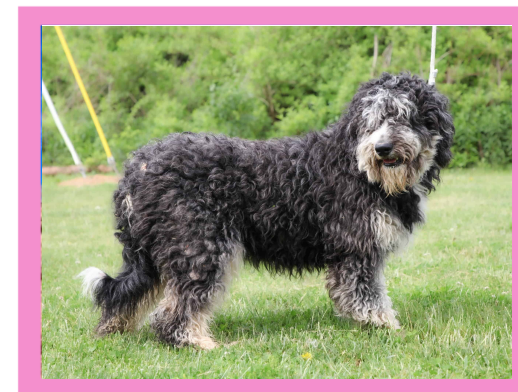

BIRTH CERTIFICATE

Name: Serena
Date of Birth: January 22, 2024
Gender: Female
Breed: F1b-Bernedoodle
Kennels: Thomas Ridge Kennels
Location: Dunnville, KY 42528
Puppy Parent: **Lindsey North**

Captain (Poodle Standard)

Parents

Summer (Bernedoodle)