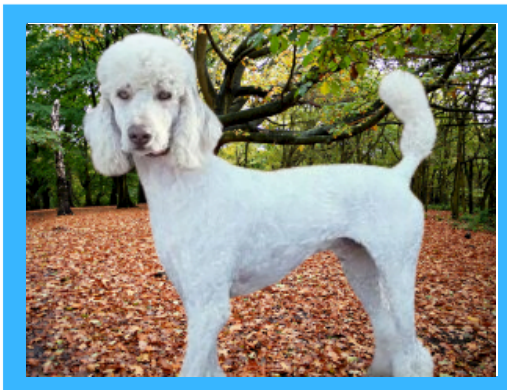

BIRTH CERTIFICATE

Name: Serena
Date of Birth: January 22, 2024
Gender: Female
Breed: F1b-Bernedoodle
Kennels: Thomas Ridge Kennels
Location: Dunnville, KY 42528
Puppy Parent: **Lindsey North**

Captain (Poodle Standard)

Parents

Summer (Bernedoodle)