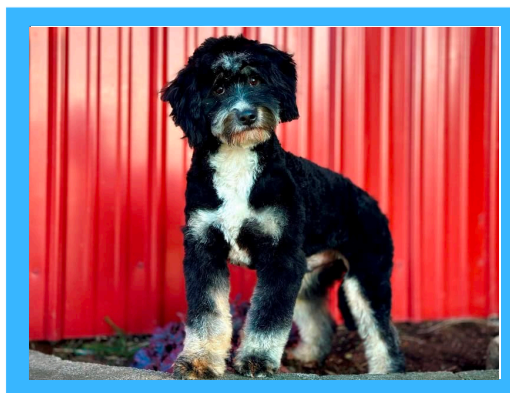

BIRTH CERTIFICATE

Name: Quessa
Date of Birth: November 25, 2024
Gender: Female
Breed: Mini Bernedoodle
Kennels: Thomas Ridge Kennels
Location: Dunnville, KY 42528
Puppy Parent: **Laura Fulkerson**

Nash (Bernedoodle Mini)

Parents

Queenie (Bernedoodle Mini)