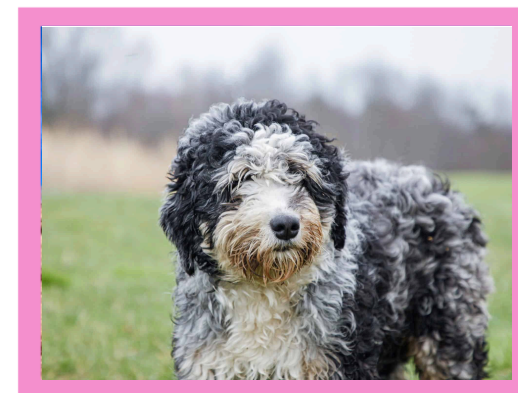

BIRTH CERTIFICATE

Name: Quessa
Date of Birth: November 25, 2024
Gender: Female
Breed: Mini Bernedoodle
Kennels: Thomas Ridge Kennels
Location: Dunnville, KY 42528
Puppy Parent: **Laura Fulkerson**

Nash (Bernedoodle Mini)

Parents

Queenie (Bernedoodle Mini)