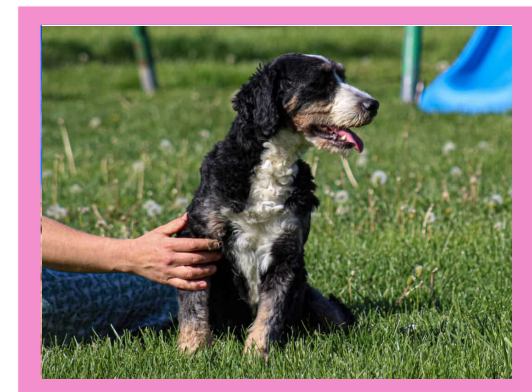

BIRTH CERTIFICATE

Name: Mitchel
Date of Birth: April 4, 2026
Gender: Male
Breed: Mini Bernedoodle
Kennels: Thomas Ridge Kennels
Location: Dunnville, KY 42528

Chip (Bernedoodle Mini)

Parents

Michelle (Bernedoodle Mini)