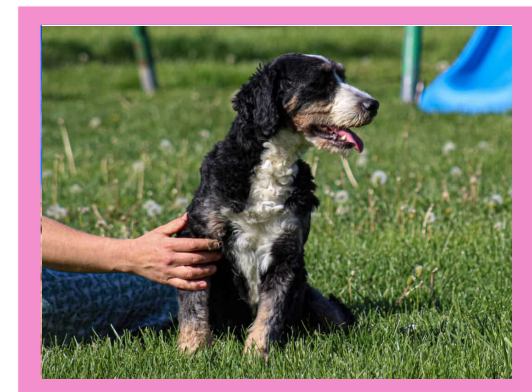

BIRTH CERTIFICATE

Name: Mitchel
Date of Birth: April 4, 2026
Gender: Male
Breed: Mini Bernedoodle
Kennels: Thomas Ridge Kennels
Location: Dunnville, KY 42528
Puppy Parent: **Julie McGinnis**

Chip (Bernedoodle Mini)