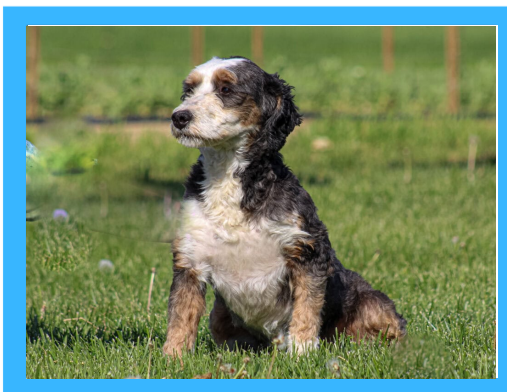

BIRTH CERTIFICATE

Name: Mitchel
Date of Birth: April 4, 2026
Gender: Male
Breed: Mini Bernedoodle
Kennels: Thomas Ridge Kennels
Location: Dunnville, KY 42528
Puppy Parent: **Julie McGinnis**

Chip (Bernedoodle Mini)