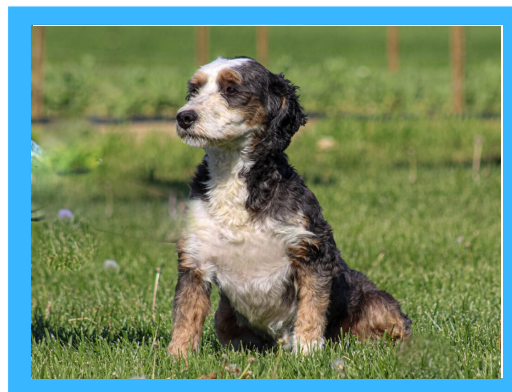

BIRTH CERTIFICATE

Name: Mitchel
Date of Birth: April 4, 2026
Gender: Male
Breed: Mini Bernedoodle
Kennels: Thomas Ridge Kennels
Location: Dunnville, KY 42528

Chip (Bernedoodle Mini)

Parents

Michelle (Bernedoodle Mini)