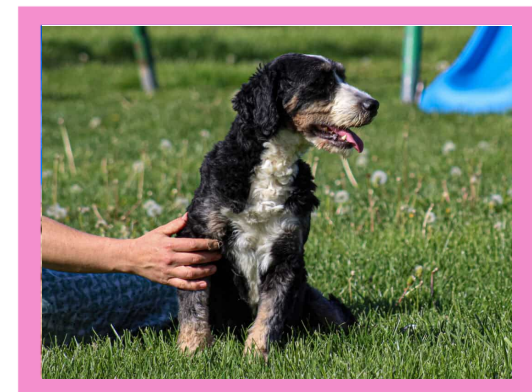

Michelle (Bernedoodle Mini)