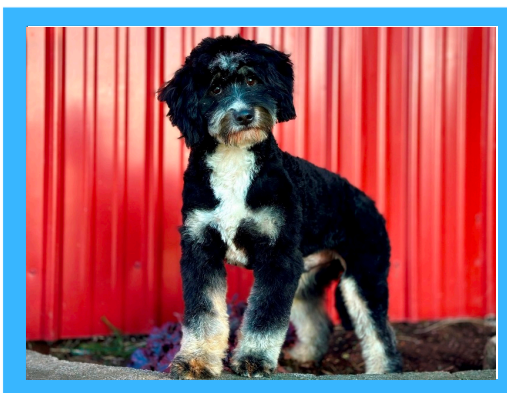

BIRTH CERTIFICATE

Name: Eva
Date of Birth: December 7, 2024
Gender: Female
Breed: Mini Bernedoodle
Kennels: Thomas Ridge Kennels
Location: Dunnville, KY 42528

Nash (Bernedoodle Mini)

Parents

Erin (Bernedoodle Mini)