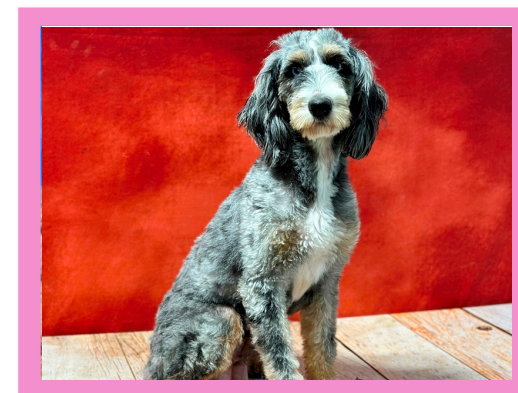

BIRTH CERTIFICATE

Name: Eva
Date of Birth: December 7, 2024
Gender: Female
Breed: Mini Bernedoodle
Kennels: Thomas Ridge Kennels
Location: Dunnville, KY 42528

Nash (Bernedoodle Mini)

Parents

Erin (Bernedoodle Mini)