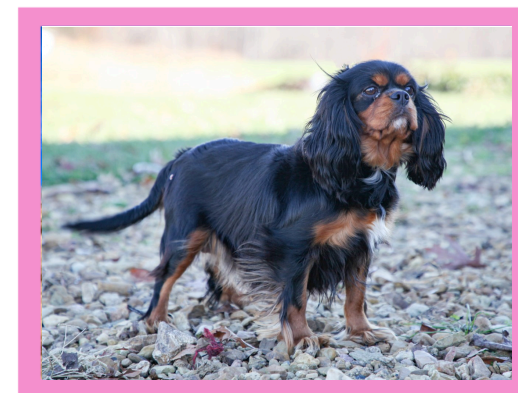

Parents

Emmie (Cavalier King Charles Spaniel)