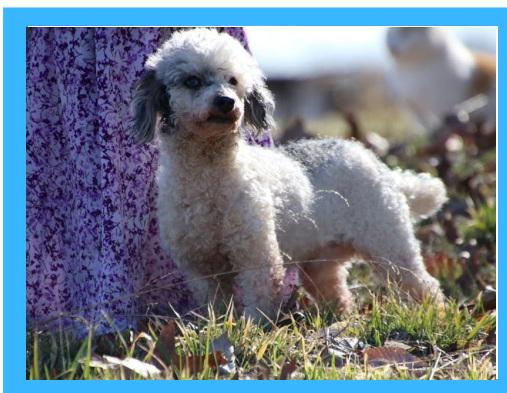

# BIRTH CERTIFICATE

Name: Esmerelda  
Date of Birth: November 24, 2023  
Gender: Female  
Breed: Mini Cavapoo  
Kennels: Thomas Ridge Kennels  
Location: Dunnville, KY 42528  
Puppy Parent: **Barry & Jan Moser**

**Bandit** (Poodle Mini)