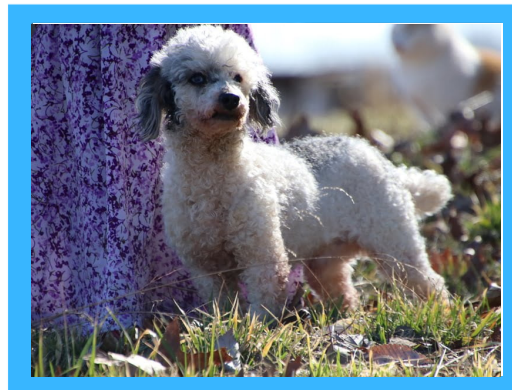

BIRTH CERTIFICATE

Name: Esmerelda
Date of Birth: November 24, 2023
Gender: Female
Breed: Mini Cavapoo
Kennels: Thomas Ridge Kennels
Location: Dunnville, KY 42528
Puppy Parent: **Barry & Jan Moser**

Bandit (Poodle Mini)

Parents

Emmie (Cavalier King Charles Spaniel)