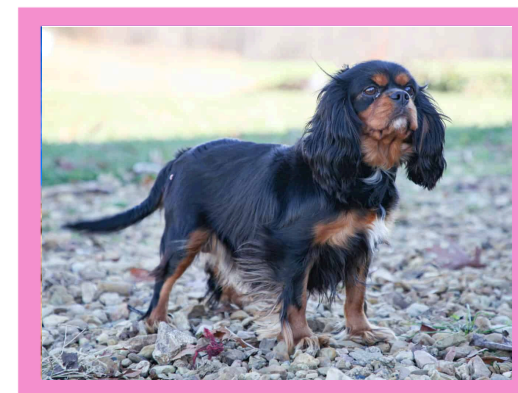

BIRTH CERTIFICATE

Name: Esmerelda
Date of Birth: November 24, 2023
Gender: Female
Breed: Mini Cavapoo
Kennels: Thomas Ridge Kennels
Location: Dunnville, KY 42528
Puppy Parent: **Barry & Jan Moser**

Bandit (Poodle Mini)

Parents

Emmie (Cavalier King Charles Spaniel)