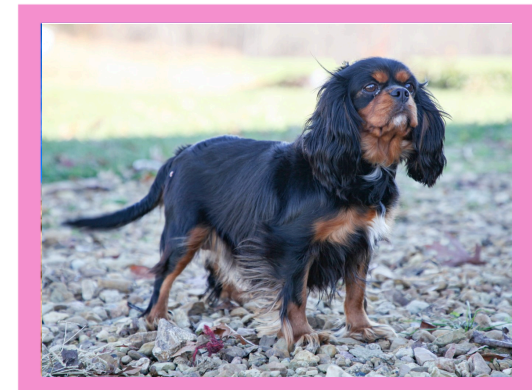

BIRTH CERTIFICATE

Name: Esmerelda
Date of Birth: November 24, 2023
Gender: Female
Breed: Mini Cavapoo
Kennels: Thomas Ridge Kennels
Location: Dunnville, KY 42528
Puppy Parent: **Barry & Jan Moser**

Bandit (Poodle Mini)

Parents

Emmie (Cavalier King Charles Spaniel)