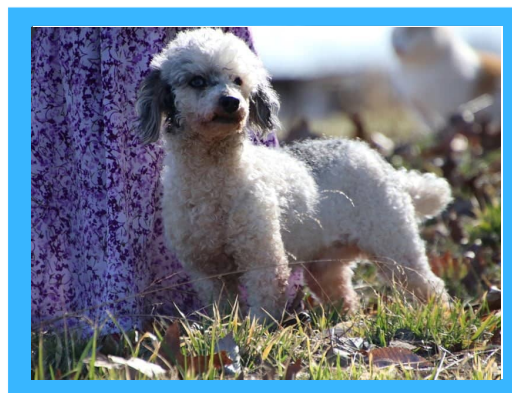

BIRTH CERTIFICATE

Name: Esmerelda
Date of Birth: November 24, 2023
Gender: Female
Breed: Mini Cavapoo
Kennels: Thomas Ridge Kennels
Location: Dunnville, KY 42528
Puppy Parent: **Barry & Jan Moser**

Bandit (Poodle Mini)

Parents

Emmie (Cavalier King Charles Spaniel)