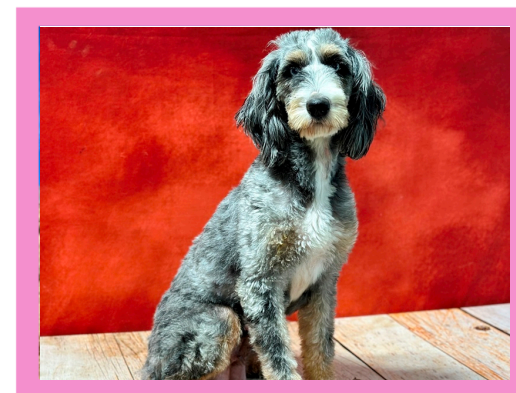

BIRTH CERTIFICATE

Name: Enzo
Date of Birth: December 7, 2024
Gender: Male
Breed: Mini Bernedoodle
Kennels: Thomas Ridge Kennels
Location: Dunnville, KY 42528

Nash (Bernedoodle Mini)

Parents

Erin (Bernedoodle Mini)