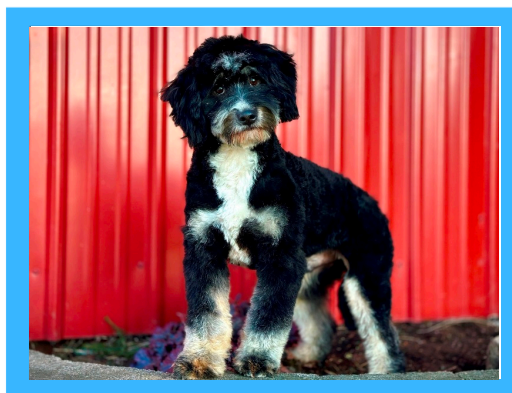

BIRTH CERTIFICATE

Name: Enzo
Date of Birth: December 7, 2024
Gender: Male
Breed: Mini Bernedoodle
Kennels: Thomas Ridge Kennels
Location: Dunnville, KY 42528

Nash (Bernedoodle Mini)

Parents

Erin (Bernedoodle Mini)