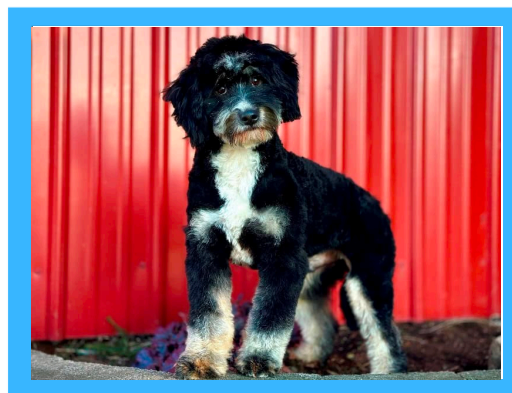

BIRTH CERTIFICATE

Name: Enoch
Date of Birth: December 7, 2024
Gender: Male
Breed: Mini Bernedoodle
Kennels: Thomas Ridge Kennels
Location: Dunnville, KY 42528
Puppy Parent: **Jennifer Estep**

Nash (Bernedoodle Mini)