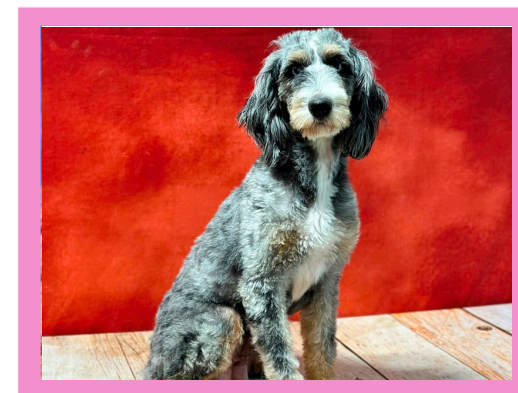

BIRTH CERTIFICATE

Name: Enoch
Date of Birth: December 7, 2024
Gender: Male
Breed: Mini Bernedoodle
Kennels: Thomas Ridge Kennels
Location: Dunnville, KY 42528
Puppy Parent: **Jennifer Estep**

Nash (Bernedoodle Mini)

Parents

Erin (Bernedoodle Mini)