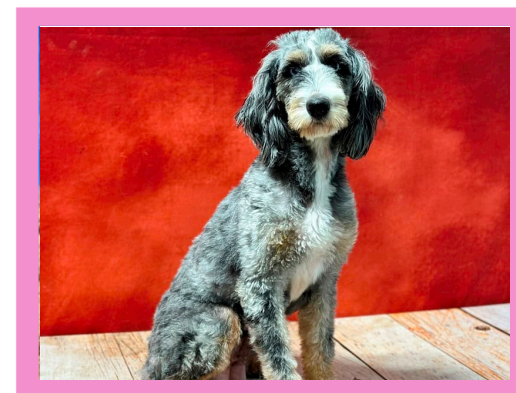

BIRTH CERTIFICATE

Name: Emory
Date of Birth: December 7, 2024
Gender: Male
Breed: Mini Bernedoodle
Kennels: Thomas Ridge Kennels
Location: Dunnville, KY 42528
Puppy Parent: **Katy Claypool**

Nash (Bernedoodle Mini)

Parents

Erin (Bernedoodle Mini)