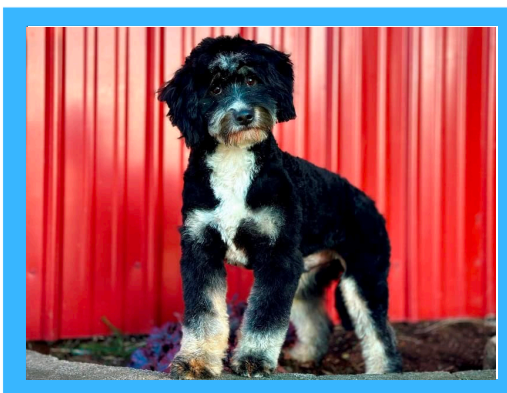

BIRTH CERTIFICATE

Name: Emory
Date of Birth: December 7, 2024
Gender: Male
Breed: Mini Bernedoodle
Kennels: Thomas Ridge Kennels
Location: Dunnville, KY 42528
Puppy Parent: **Katy Claypool**

Nash (Bernedoodle Mini)