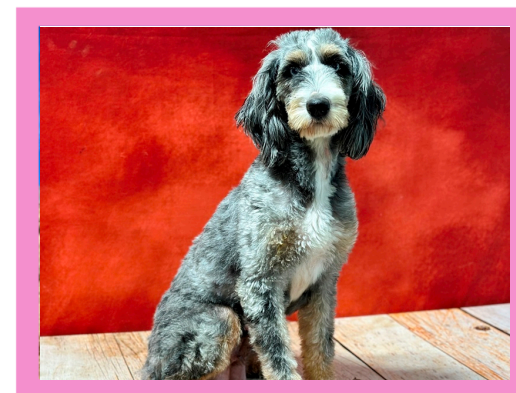

BIRTH CERTIFICATE

Name: Emory
Date of Birth: December 7, 2024
Gender: Male
Breed: Mini Bernedoodle
Kennels: Thomas Ridge Kennels
Location: Dunnville, KY 42528
Puppy Parent: **Katy Claypool**

Nash (Bernedoodle Mini)

Parents

Erin (Bernedoodle Mini)