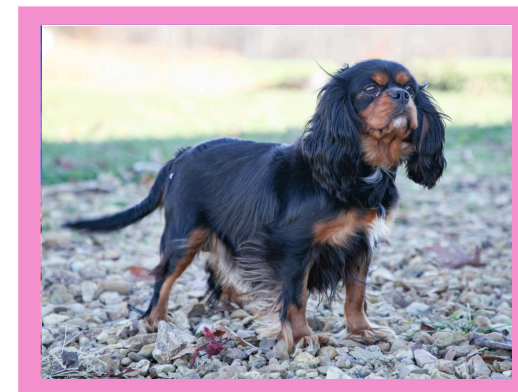

BIRTH CERTIFICATE

Name: Emma Lay
Date of Birth: December 17, 2024
Gender: Female
Breed: Mini Cavapoo
Kennels: Thomas Ridge Kennels
Location: Dunnville, KY 42528
Puppy Parent: **Rachel Kimpenstein**

Bandit (Poodle Mini)

Parents

Emmie (Cavalier King Charles Spaniel)