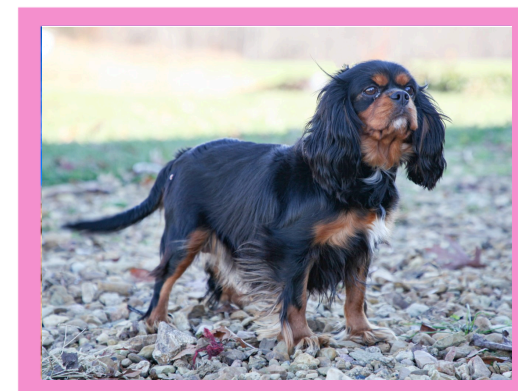

# BIRTH CERTIFICATE

Name: Emma Lay  
Date of Birth: December 17, 2024  
Gender: Female  
Breed: Mini Cavapoo  
Kennels: Thomas Ridge Kennels  
Location: Dunnville, KY 42528

**Bandit** (Poodle Mini)

## Parents

**Emmie** (Cavalier King Charles Spaniel)