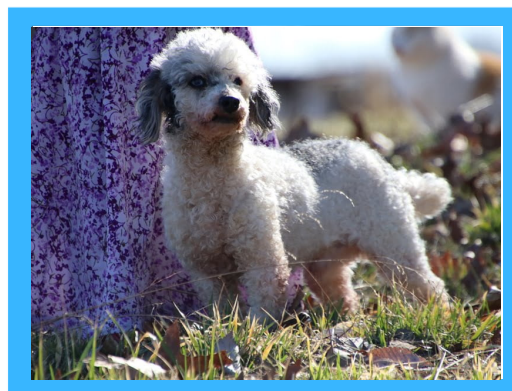

# BIRTH CERTIFICATE

Name: Emma Lay  
Date of Birth: December 17, 2024  
Gender: Female  
Breed: Mini Cavapoo  
Kennels: Thomas Ridge Kennels  
Location: Dunnville, KY 42528

**Bandit** (Poodle Mini)

## Parents

**Emmie** (Cavalier King Charles Spaniel)