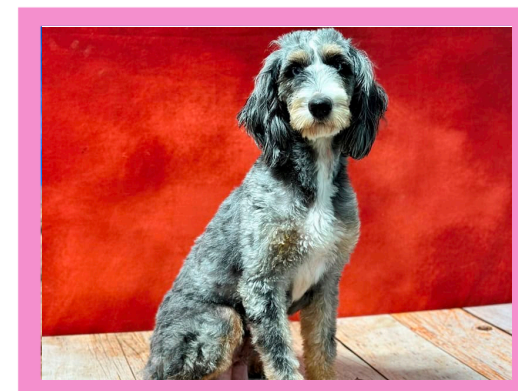

Erin (Bernedoodle Mini)