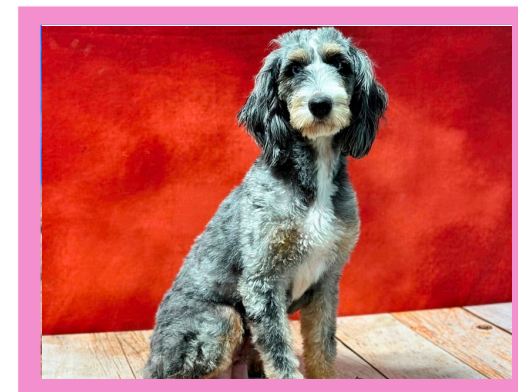

Erin (Bernedoodle Mini)