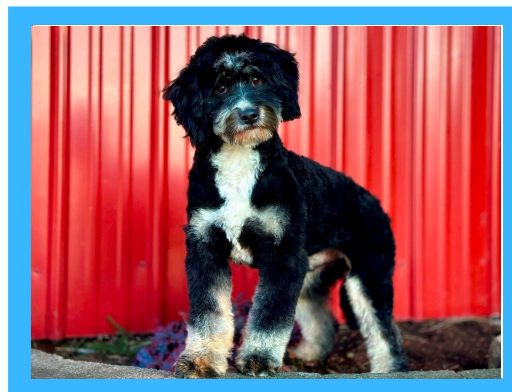

BIRTH CERTIFICATE

Name: Edgar
Date of Birth: December 7, 2024
Gender: Male
Breed: Mini Bernedoodle
Kennels: Thomas Ridge Kennels
Location: Dunnville, KY 42528

Nash (Bernedoodle Mini)

Parents

Erin (Bernedoodle Mini)