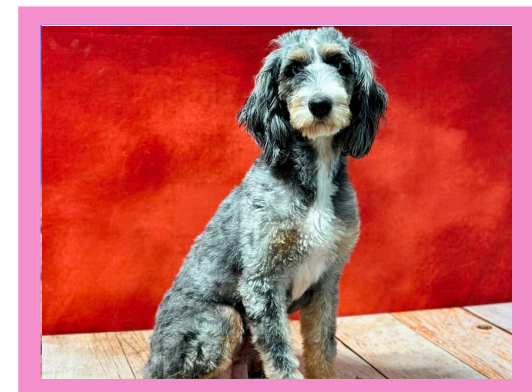

Erin (Bernedoodle Mini)