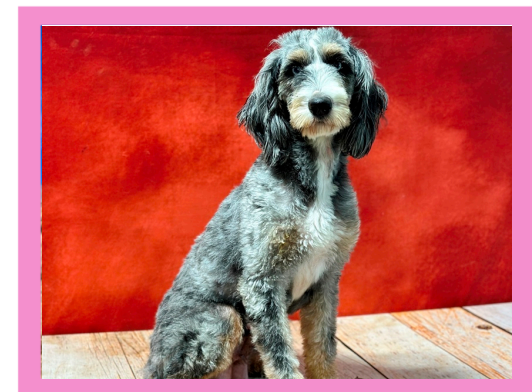

BIRTH CERTIFICATE

Name: Edgar
Date of Birth: December 7, 2024
Gender: Male
Breed: Mini Bernedoodle
Kennels: Thomas Ridge Kennels
Location: Dunnville, KY 42528

Nash (Bernedoodle Mini)

Parents

Erin (Bernedoodle Mini)