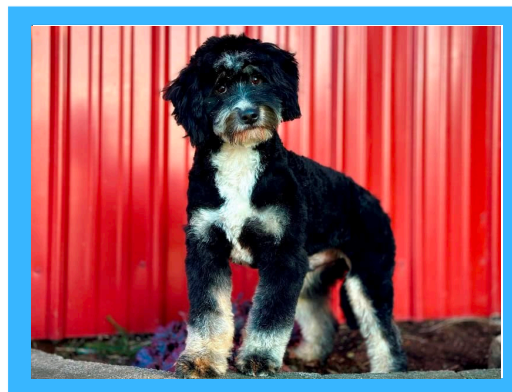

BIRTH CERTIFICATE

Name: Edgar
Date of Birth: December 7, 2024
Gender: Male
Breed: Mini Bernedoodle
Kennels: Thomas Ridge Kennels
Location: Dunnville, KY 42528
Puppy Parent: **Nikia Ware**

Nash (Bernedoodle Mini)