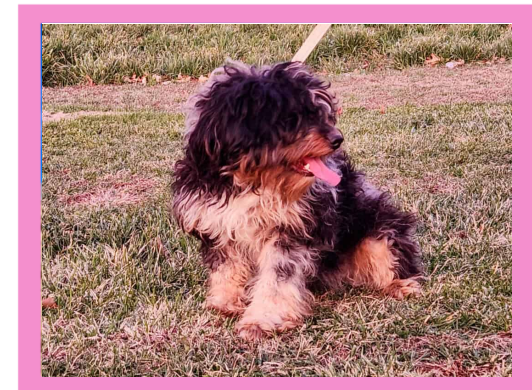

BIRTH CERTIFICATE

Name: Dorie
Date of Birth: March 31, 2026
Gender: Female
Breed: Mini Bernedoodle
Kennels: Thomas Ridge Kennels
Location: Dunnville, KY 42528
Puppy Parent: **Lora Meyers**

Chip (Bernedoodle Mini)

Parents

Qintara (Bernedoodle Mini)